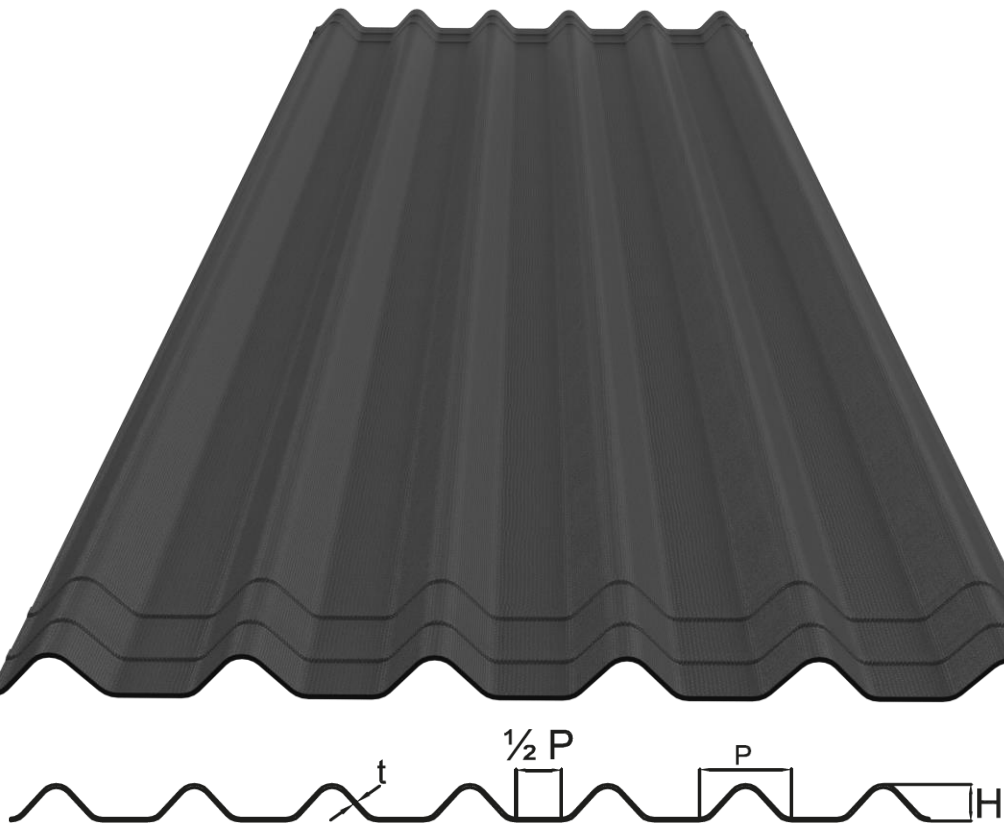

DURO SX 35

Robust strength bituminous corrugated sheet

ONDULINE®
DURO SX 35

**MODERN, ROBUST AND
DURABLE BITUMINOUS
CORRUGATED ROOF
SHEET**

Premium quality bituminous corrugated sheet with industrial aesthetics for a professional finish

Technical characteristics

Length	L	200 cm
Width	w	82 cm
Thickness	t	3.5 mm
Height of corrugation	H	38 mm
Pitch of corrugation	P	96 mm
Product surface		1.64 m ²
Product net surface		1.34 m ²
Weight		6.0 kg
Weight / m ²		3.66 kg/m ²
Corrugations / Flat sections		6 / 5

ONDULINE®
DURO SX 35

FAST INSTALLATION

- ✓ All advantages of bitumen sheets
- ✓ Lightweight, easy to transport and carry
- ✓ Easy to cut, shape and fix with standard tooling
- ✓ No sharp edges for safe handling
- ✓ New helpful Smart lock system with two embossed lines at sides for ease of overlapping the sheets without extra measurements
- ✓ Intuitive and fast installation

ONDULINE®
DURO SX 35

EXTREMELY ROBUST

- ✓ 3.5mm thickness significantly elevates mechanical performances, raising resistance to tearing, bending, folding, or high impact
- ✓ Improved resistance to extreme weather: rain, hail, wind
- ✓ Improved conditions during installation
- ✓ Improved durability of the roof backed with a new 20-year waterproofing warranty