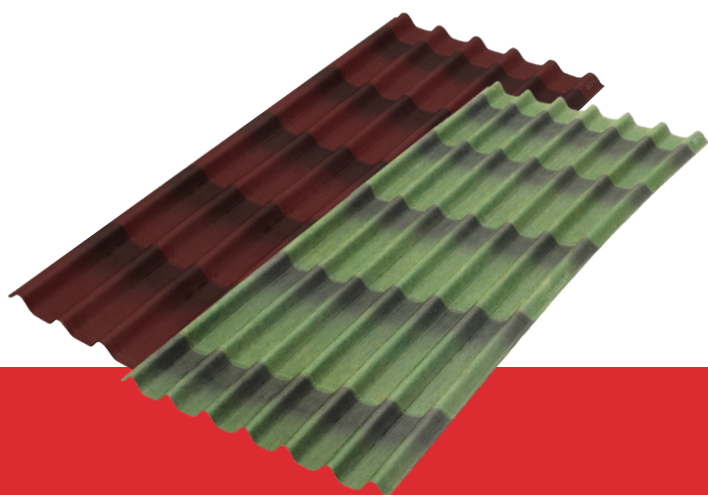

ONDULINE EASYSTYLE SHEETS

Lightweight

Eco-responsible

Easy
to install

**BITUMINOUS CORRUGATED
ROOF SHEETS WITH A SHADED
EFFECT FOR A TILE LOOK**

www.onduline.co.uk

Onduline[®]
Lightweight roofing systems

ONDULINE EASYSTYLE

ONDULINE EASYSTYLE®

3D Shaded bituminous corrugated sheets

Waterproofing

High Quality

Technical characteristics

	ONDULINE EASYSTYLE
Length	195 cm
Width	82 cm
Thickness	2.6 mm
Corrugation height	38 mm
Weight per sheet	4.5 kg
Weight per m ²	2,8 kg

Accessories

For complete waterproofing for 10-years, ONDULINE EASYSTYLE can be fitted with a range of complementary accessories and fixings:

For maximum ventilation, **ONDUTISS** membranes are the recommended air permeable membrane to use with ONDULINE EASYSTYLE for all timber build structures.